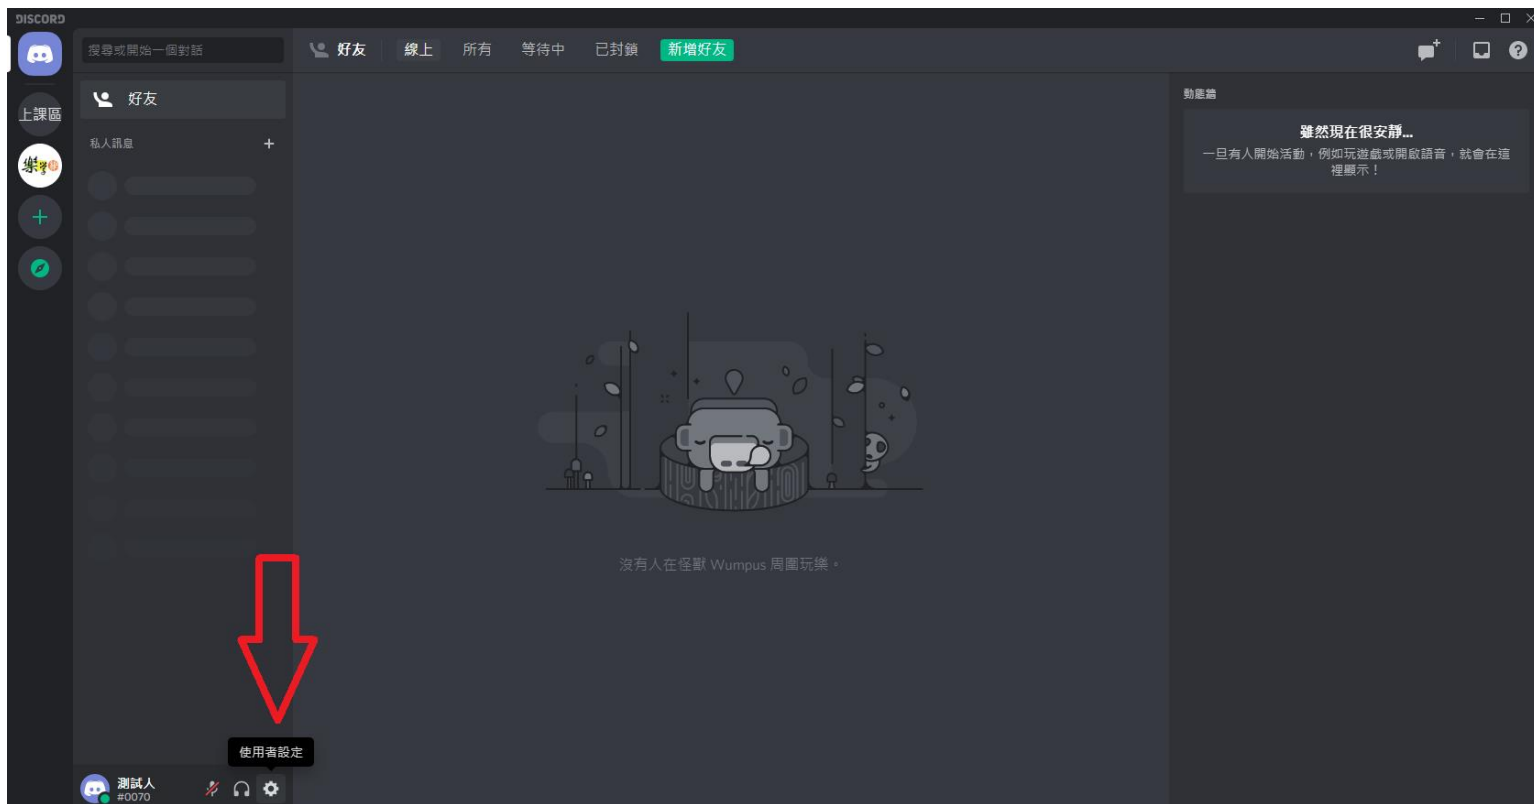

Discord 基本教學 - 進入伺服器上課

目錄

- 確認音訊輸出/輸入設定
- 進入樂學網伺服器語音頻道
- 語音頻道功能
- 使用文字頻道

確認音訊輸出/輸入設定1/2

確認音訊輸出/輸入設定 2/2

確認輸出/輸入裝置有無正確，以及麥克風測試

The screenshot shows the Discord application settings window, specifically the 'Voice & Video' section. The interface is in dark mode. On the left is a navigation sidebar with various settings categories. The main area is titled '語音設定' (Voice Settings). At the top, there are two dropdown menus for '輸入裝置' (Input Device) and '輸出裝置' (Output Device), both highlighted with red boxes. Below these are sliders for '輸入音量' (Input Volume) and '輸出音量' (Output Volume). A '麥克風測試' (Microphone Test) section includes a '來看看吧' (Check it out) button, also highlighted with a red box, and a progress bar. Below the test section is a link for '排除錯誤指南' (Troubleshooting Guide). The '輸入模式' (Input Mode) section has two radio buttons: '語音感應' (Voice Activity) and '按鍵發話' (Push-to-Talk). The '輸入靈敏度' (Input Sensitivity) section has a toggle switch for '自動判定輸入靈敏度' (Automatic Input Sensitivity) which is turned on. At the bottom, the '視訊設定' (Video Settings) section is partially visible, showing a camera selection dropdown set to 'Webcam C170'.

DISCORD

使用者設定
我的帳號
隱私 & 安全
已授權的應用程式
連接
帳單

Discord Nitro
禮物庫存
伺服器加成
HypeSquad

應用程式設定
語音 & 視訊

嵌入介面
通知
快速鍵
遊戲偵測
文字 & 圖片
外觀
直播模式
語言
Windows 設定
更新日誌

語音設定

輸入裝置
Default

輸出裝置
喇叭 (VIA HD Audio(Win 10))