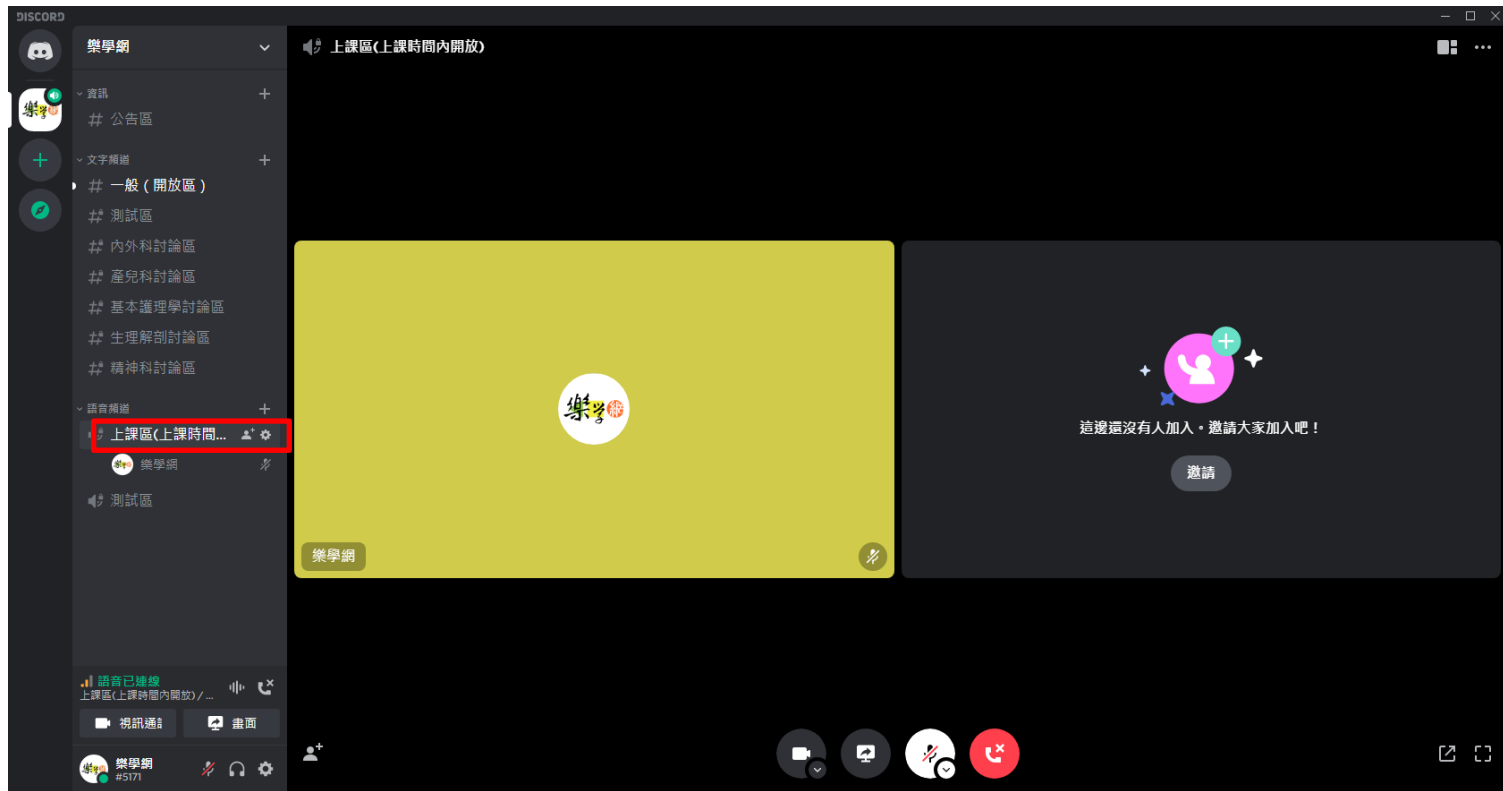

Discord 基本教學 - 進入伺服器上課

目錄

- 確認音訊輸出/輸入設定
- 進入樂學網伺服器語音頻道
- 語音頻道功能
- 使用文字頻道

確認音訊輸出/輸入設定1/2

確認音訊輸出/輸入設定 2/2

確認輸出/輸入裝置有無正確，以及麥克風測試

The screenshot shows the Discord application settings window, specifically the 'Voice & Video' section. The interface is in dark mode. On the left is a navigation sidebar with various settings categories. The main area is titled '語音設定' (Voice Settings). At the top, there are two dropdown menus for '輸入裝置' (Input Device) and '輸出裝置' (Output Device), both highlighted with red boxes. Below these are sliders for '輸入音量' (Input Volume) and '輸出音量' (Output Volume). A '麥克風測試' (Microphone Test) section includes a '來看看吧' (Check it out) button, also highlighted with a red box, and a progress bar. Below the test section is a link for '排除錯誤指南' (Troubleshooting Guide). The '輸入模式' (Input Mode) section has two radio buttons: '語音感應' (Voice Activity) and '按鍵發話' (Push-to-Talk). The '輸入靈敏度' (Input Sensitivity) section has a toggle switch for '自動判定輸入靈敏度' (Automatic Input Sensitivity) which is turned on. At the bottom, the '視訊設定' (Video Settings) section is partially visible, showing a camera selection dropdown set to 'Webcam C170'.

相機
Webcam C170

預覽

進入伺服器-點選樂學網伺服器

進入上課語音頻道

點擊語音頻道名稱，再點擊一次連結語音

語音頻道功能

DISCORD

樂學網